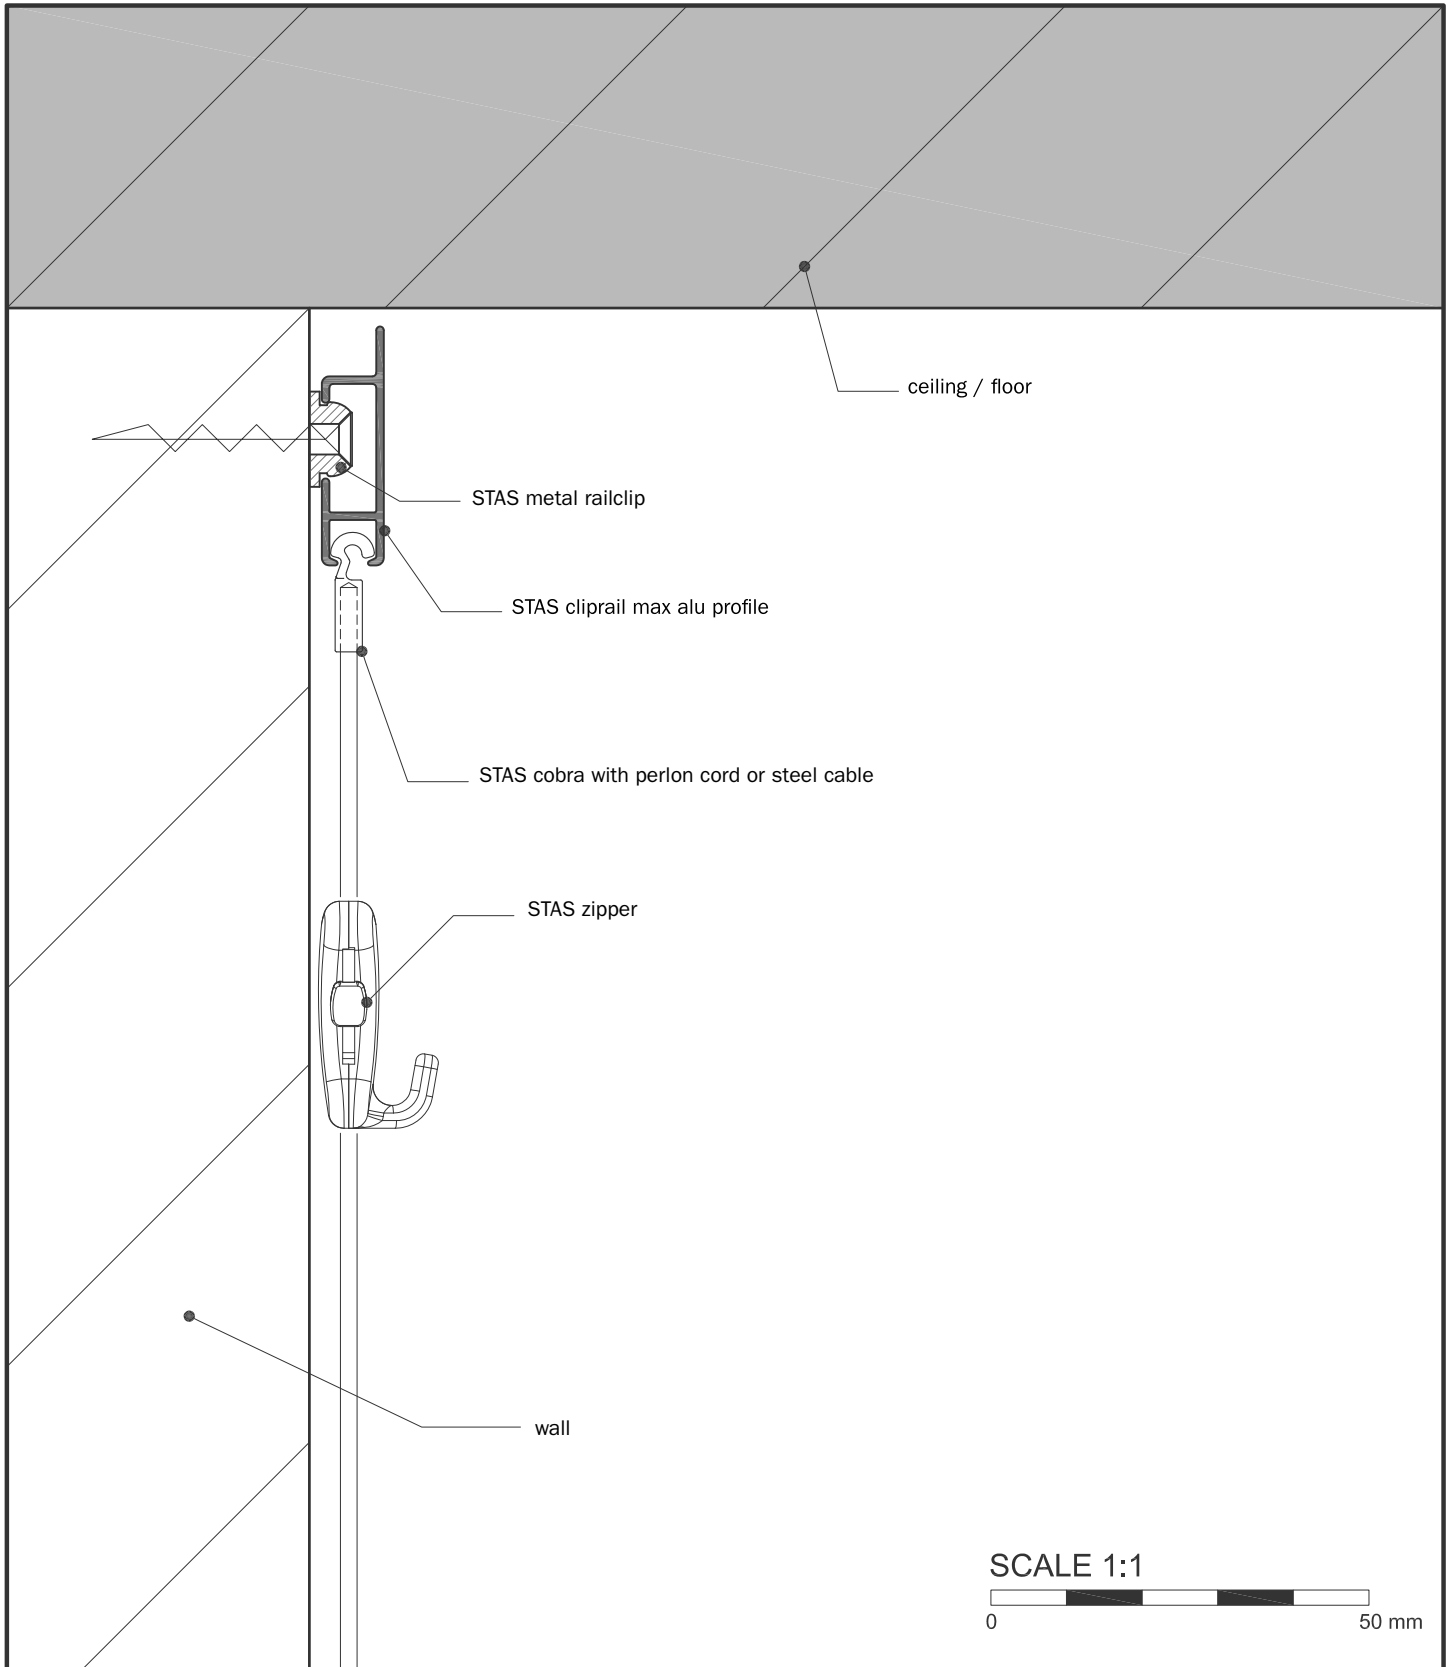

# STAS cliprail max picture hanging systems

## features:

- aluminium rail
- dimensions 8,2 x 32 mm
- capable of carrying loads up to 25 kg per meter

## options:

- hooks and cords are available in various lengths, transparent or steel cable
- standard colour rail; RAL 9016 (white) or natural aluminium. Other colours and finishing on request
- butts up to the ceiling to create a neat joint